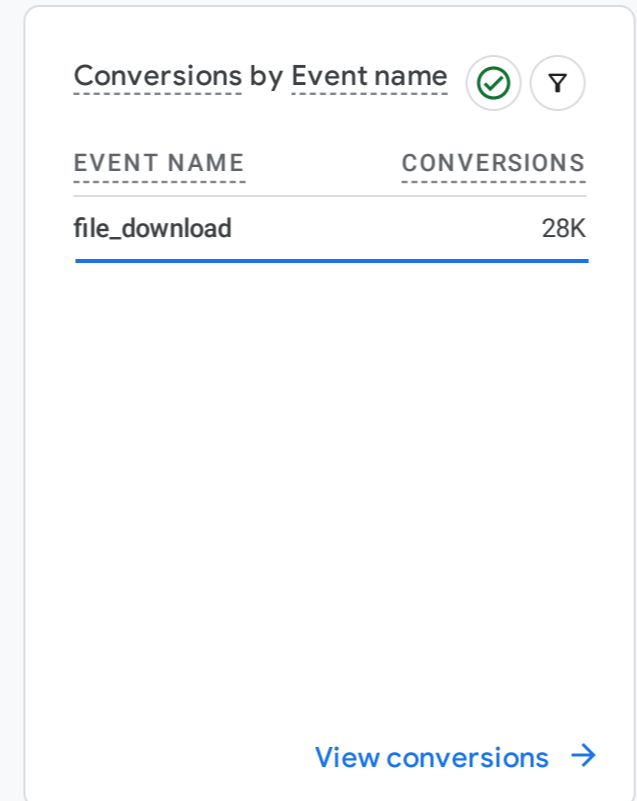

WHAT ARE YOUR TOP CONVERSIONS?