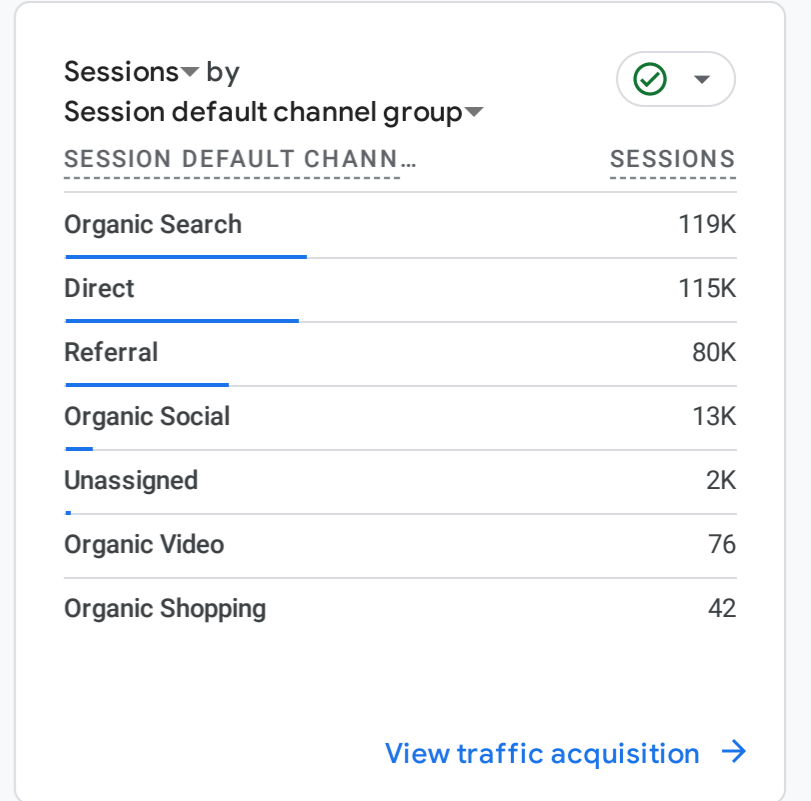

All Users Add comparison

Custom Jan 1 - Dec 31, 2023

Reports snapshot

WHERE DO YOUR NEW USERS COME FROM?

WHAT ARE YOUR TOP CAMPAIGNS?

HOW ARE ACTIVE USERS TRENDING?

HOW WELL DO YOU RETAIN YOUR USERS?

WHICH PAGES AND SCREENS GET THE MOST VIEWS?

WHAT ARE YOUR TOP EVENTS?

WHAT ARE YOUR TOP CONVERSIONS?

WHAT ARE YOUR TOP SELLING PRODUCTS?

HOW DOES ACTIVITY ON YOUR PLATFORMS COMPARE?