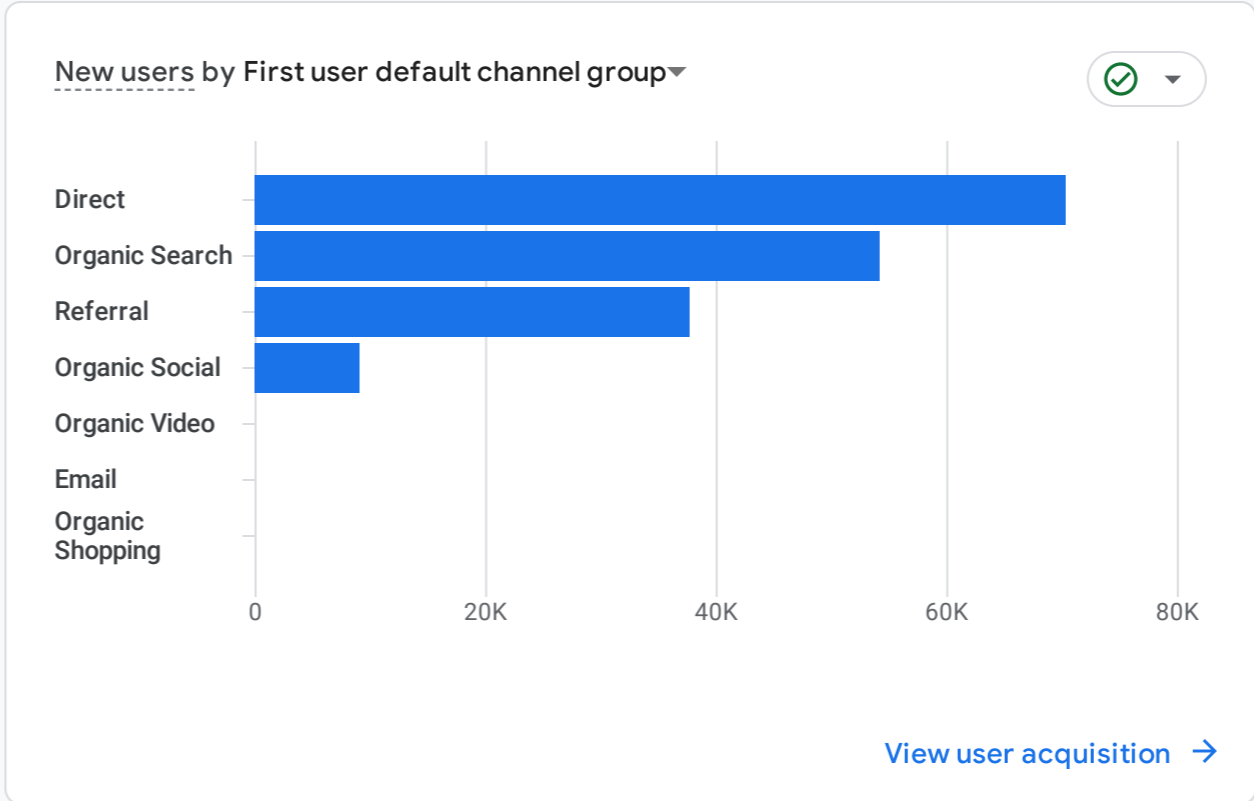

All Users Add comparison

Custom Jan 1 - Dec 31, 2023

Reports snapshot

WHERE DO YOUR NEW USERS COME FROM?

WHAT ARE YOUR TOP CAMPAIGNS?

HOW ARE ACTIVE USERS TRENDING?

HOW WELL DO YOU RETAIN YOUR USERS?

WHICH PAGES AND SCREENS GET THE MOST VIEWS?

WHAT ARE YOUR TOP EVENTS?

WHAT ARE YOUR TOP CONVERSIONS?

WHAT ARE YOUR TOP SELLING PRODUCTS?

HOW DOES ACTIVITY ON YOUR PLATFORMS COMPARE?