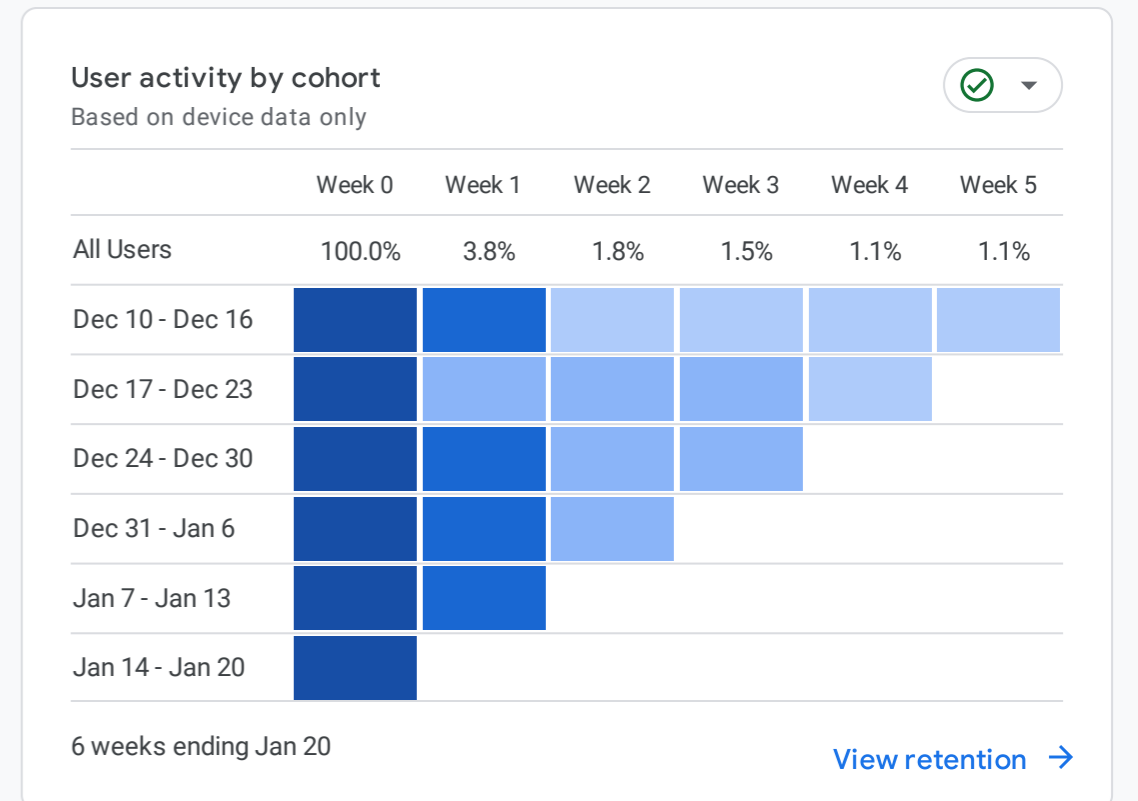

All Users Add comparison

Custom Jan 1 - Dec 31, 2023

Reports snapshot

WHERE DO YOUR NEW USERS COME FROM?

WHAT ARE YOUR TOP CAMPAIGNS?

HOW ARE ACTIVE USERS TRENDING?

HOW WELL DO YOU RETAIN YOUR USERS?

WHICH PAGES AND SCREENS GET THE MOST VIEWS?

WHAT ARE YOUR TOP EVENTS?

WHAT ARE YOUR TOP CONVERSIONS?

WHAT ARE YOUR TOP SELLING PRODUCTS?

HOW DOES ACTIVITY ON YOUR PLATFORMS COMPARE?