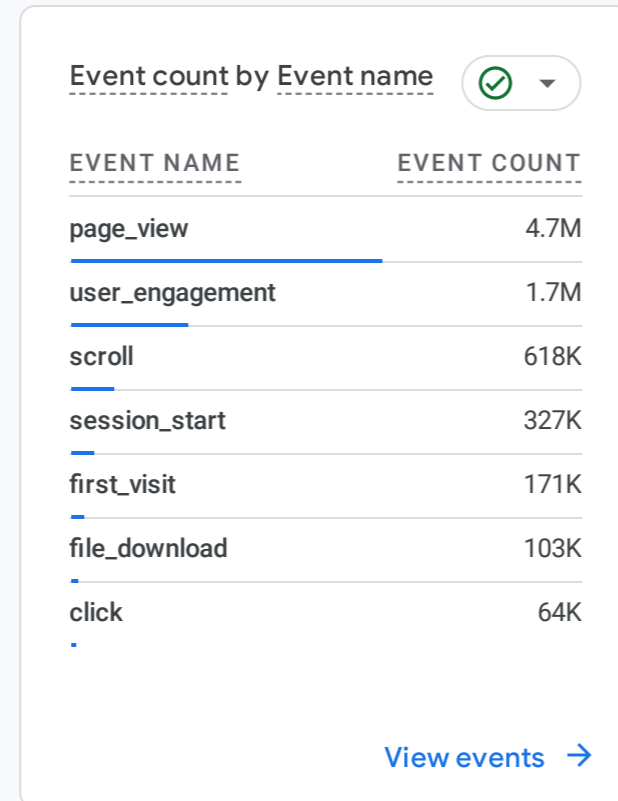

All Users Add comparison

Custom Jan 1 - Dec 31, 2023

Reports snapshot

WHERE DO YOUR NEW USERS COME FROM?

WHAT ARE YOUR TOP CAMPAIGNS?

HOW ARE ACTIVE USERS TRENDING?

HOW WELL DO YOU RETAIN YOUR USERS?

WHICH PAGES AND SCREENS GET THE MOST VIEWS?

WHAT ARE YOUR TOP EVENTS?

WHAT ARE YOUR TOP CONVERSIONS?

WHAT ARE YOUR TOP SELLING PRODUCTS?

HOW DOES ACTIVITY ON YOUR PLATFORMS COMPARE?