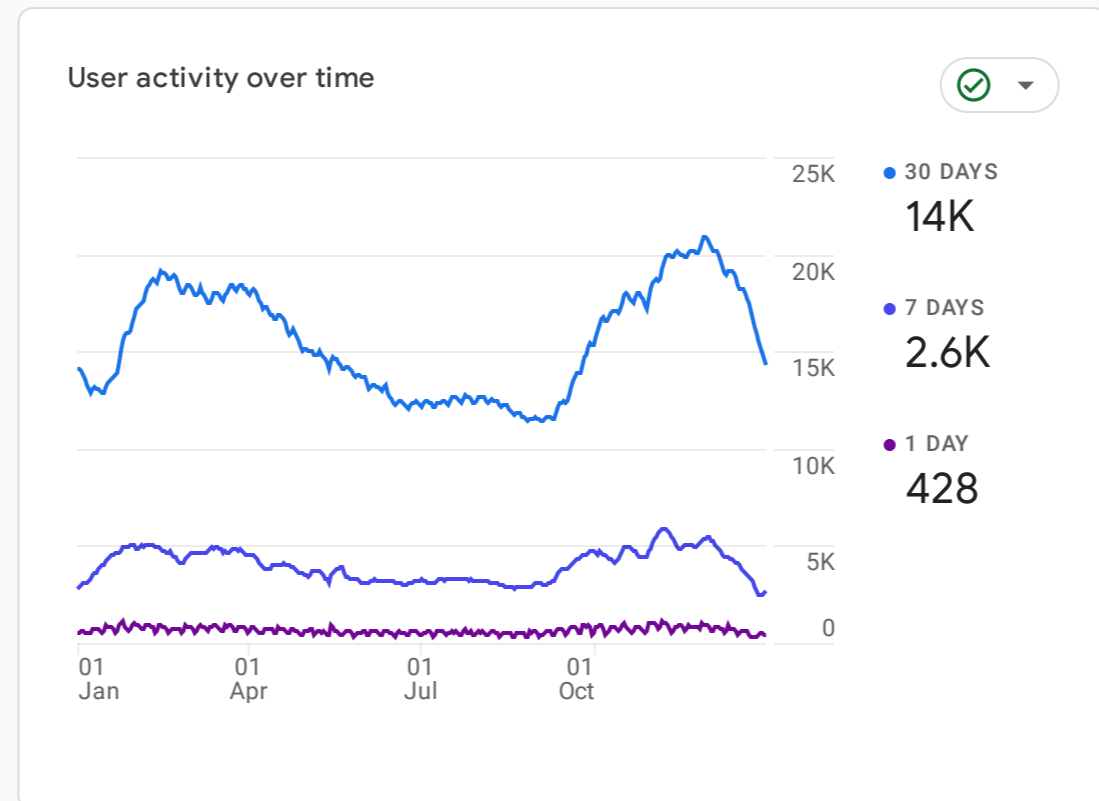

All Users Add comparison

Custom Jan 1 - Dec 31, 2023

Reports snapshot

WHERE DO YOUR NEW USERS COME FROM?

WHAT ARE YOUR TOP CAMPAIGNS?

HOW ARE ACTIVE USERS TRENDING?

HOW WELL DO YOU RETAIN YOUR USERS?

WHICH PAGES AND SCREENS GET THE MOST VIEWS?