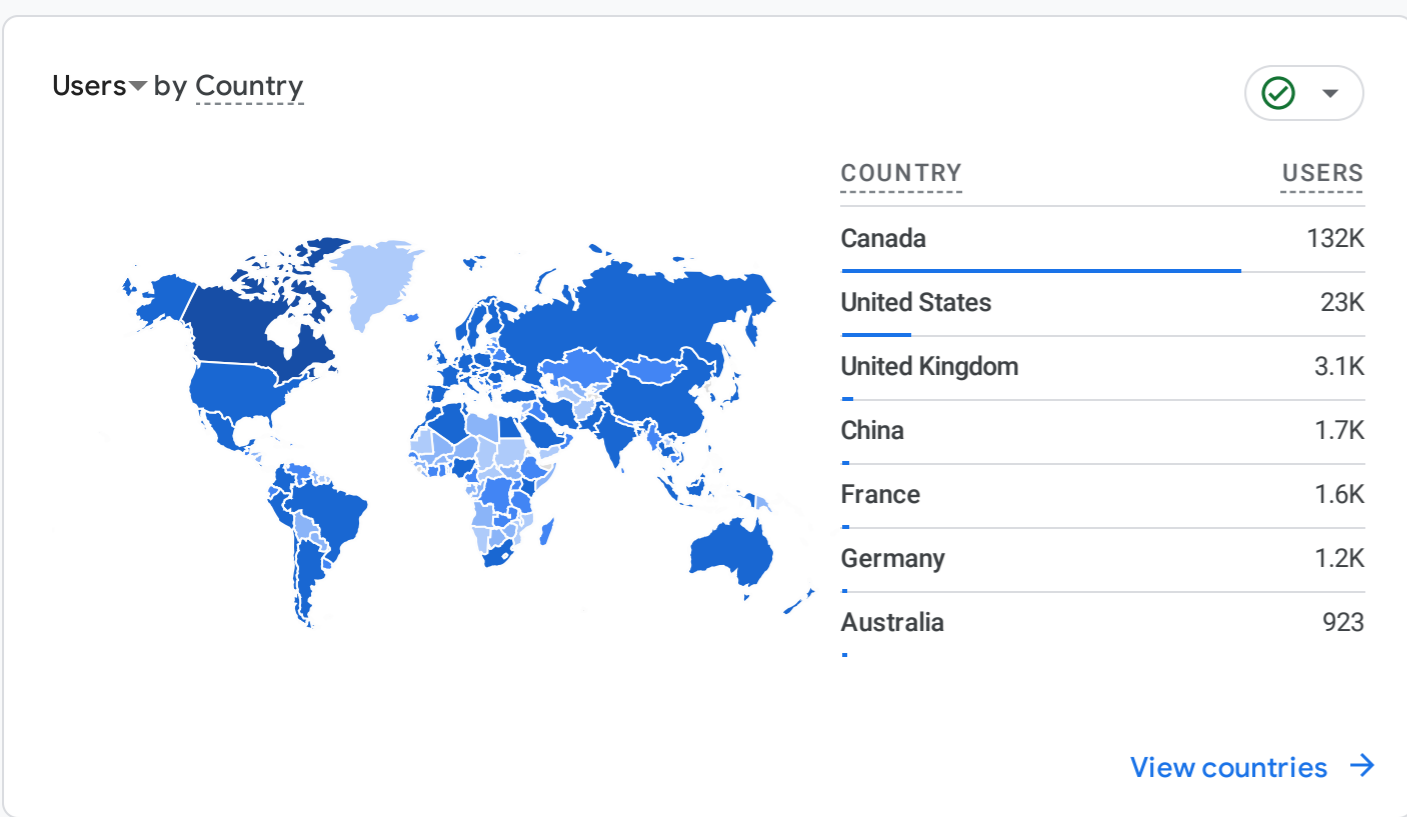

All Users Add comparison

Custom Jan 1 - Dec 31, 2023

Reports snapshot

WHERE DO YOUR NEW USERS COME FROM?

WHAT ARE YOUR TOP CAMPAIGNS?

HOW ARE ACTIVE USERS TRENDING?

HOW WELL DO YOU RETAIN YOUR USERS?

WHICH PAGES AND SCREENS GET THE MOST VIEWS?