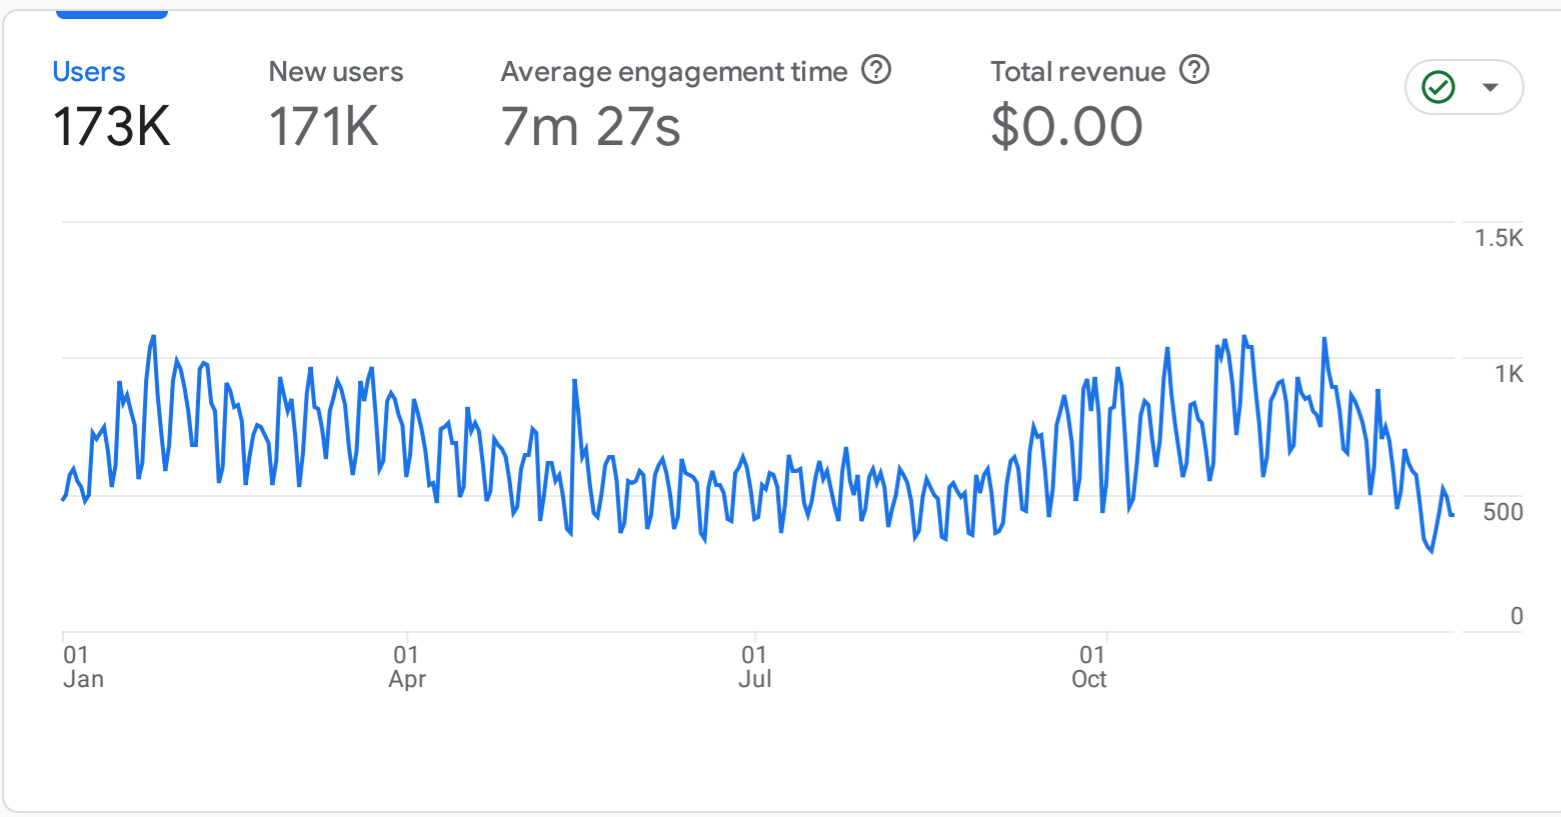

All Users Add comparison

Custom Jan 1 - Dec 31, 2023

Reports snapshot

WHERE DO YOUR NEW USERS COME FROM?

WHAT ARE YOUR TOP CAMPAIGNS?

HOW ARE ACTIVE USERS TRENDING?

HOW WELL DO YOU RETAIN YOUR USERS?

WHICH PAGES AND SCREENS GET THE MOST VIEWS?