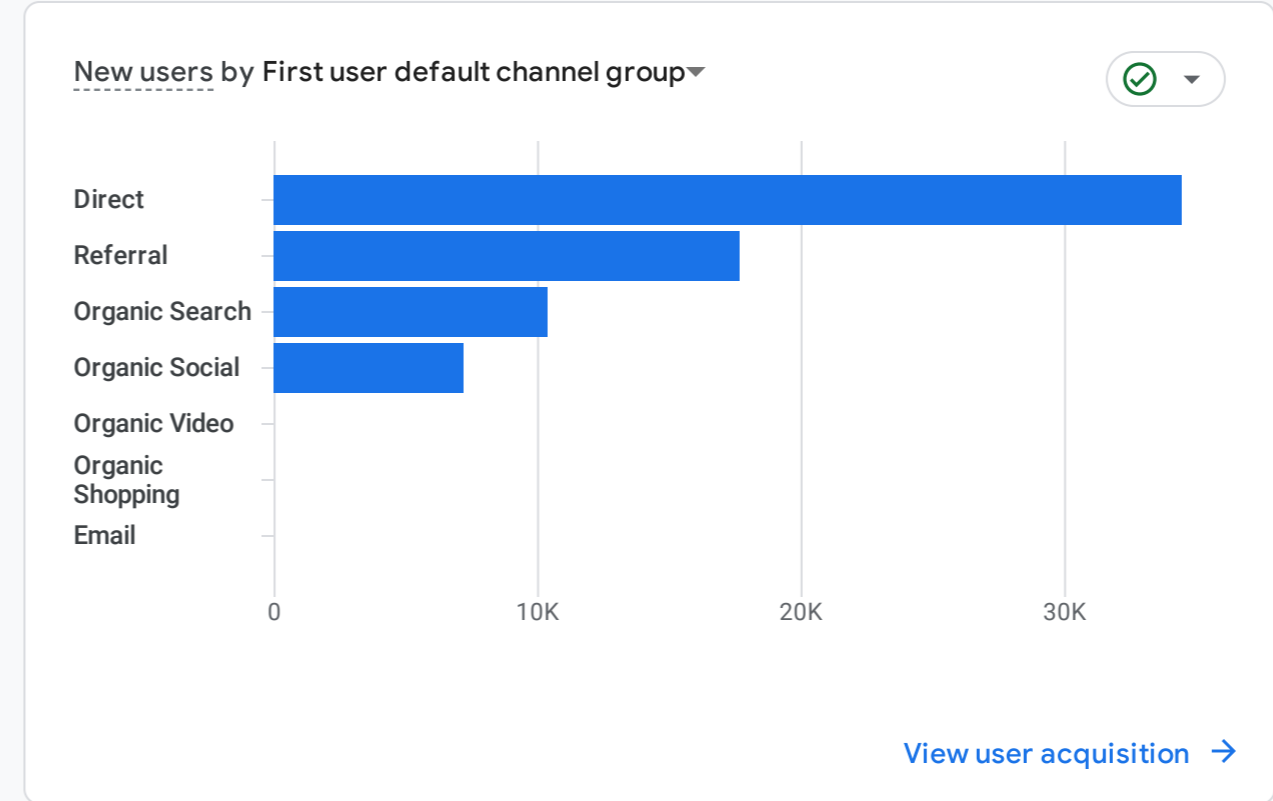

All Users Add comparison

Custom Jan 1 - Dec 31, 2023

Reports snapshot

WHERE DO YOUR NEW USERS COME FROM?

WHAT ARE YOUR TOP CAMPAIGNS?

HOW ARE ACTIVE USERS TRENDING?

HOW WELL DO YOU RETAIN YOUR USERS?

WHICH PAGES AND SCREENS GET THE MOST VIEWS?

WHAT ARE YOUR TOP EVENTS?

WHAT ARE YOUR TOP CONVERSIONS?

WHAT ARE YOUR TOP SELLING PRODUCTS?

HOW DOES ACTIVITY ON YOUR PLATFORMS COMPARE?