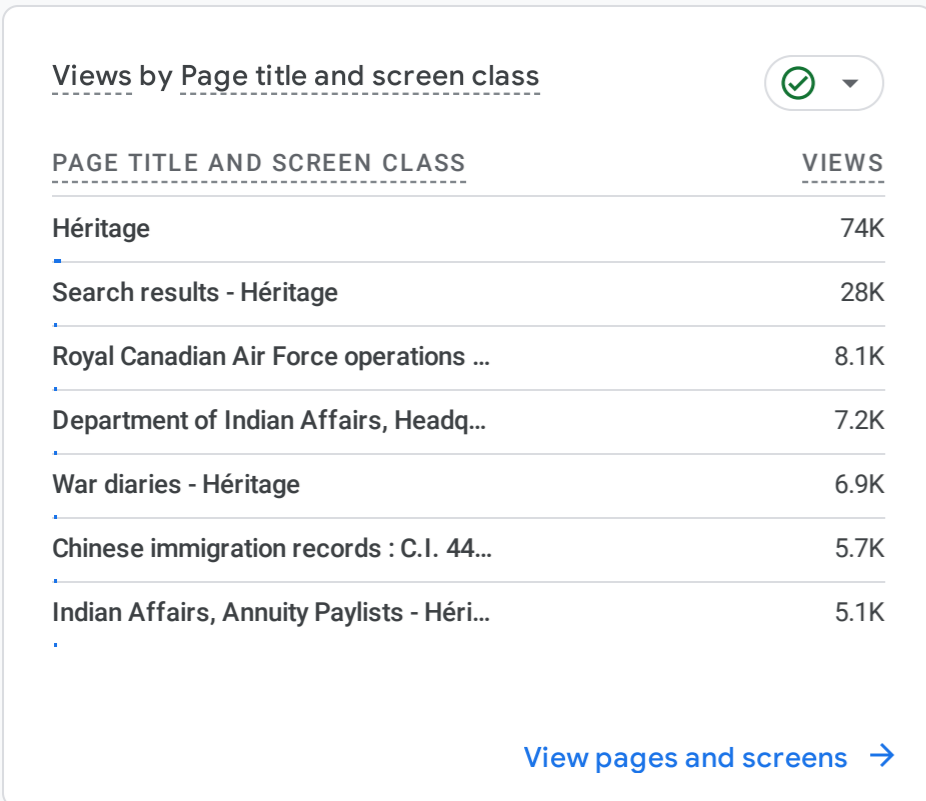

All Users Add comparison

Custom Jan 1 - Dec 31, 2023

Reports snapshot

WHERE DO YOUR NEW USERS COME FROM?

WHAT ARE YOUR TOP CAMPAIGNS?

HOW ARE ACTIVE USERS TRENDING?

HOW WELL DO YOU RETAIN YOUR USERS?

WHICH PAGES AND SCREENS GET THE MOST VIEWS?