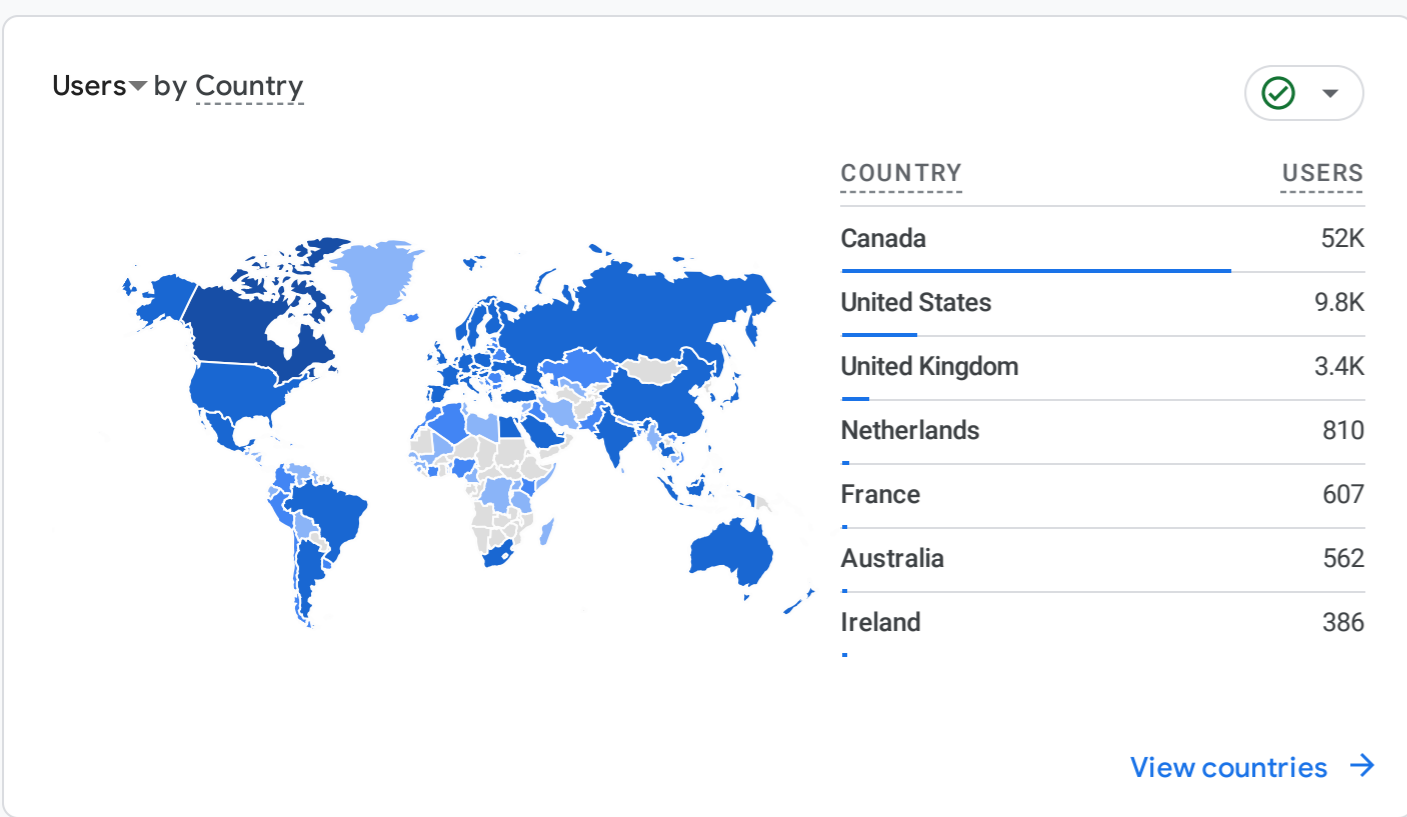

All Users Add comparison

Custom Jan 1 - Dec 31, 2023

Reports snapshot

WHERE DO YOUR NEW USERS COME FROM?

WHAT ARE YOUR TOP CAMPAIGNS?

HOW ARE ACTIVE USERS TRENDING?

HOW WELL DO YOU RETAIN YOUR USERS?

WHICH PAGES AND SCREENS GET THE MOST VIEWS?