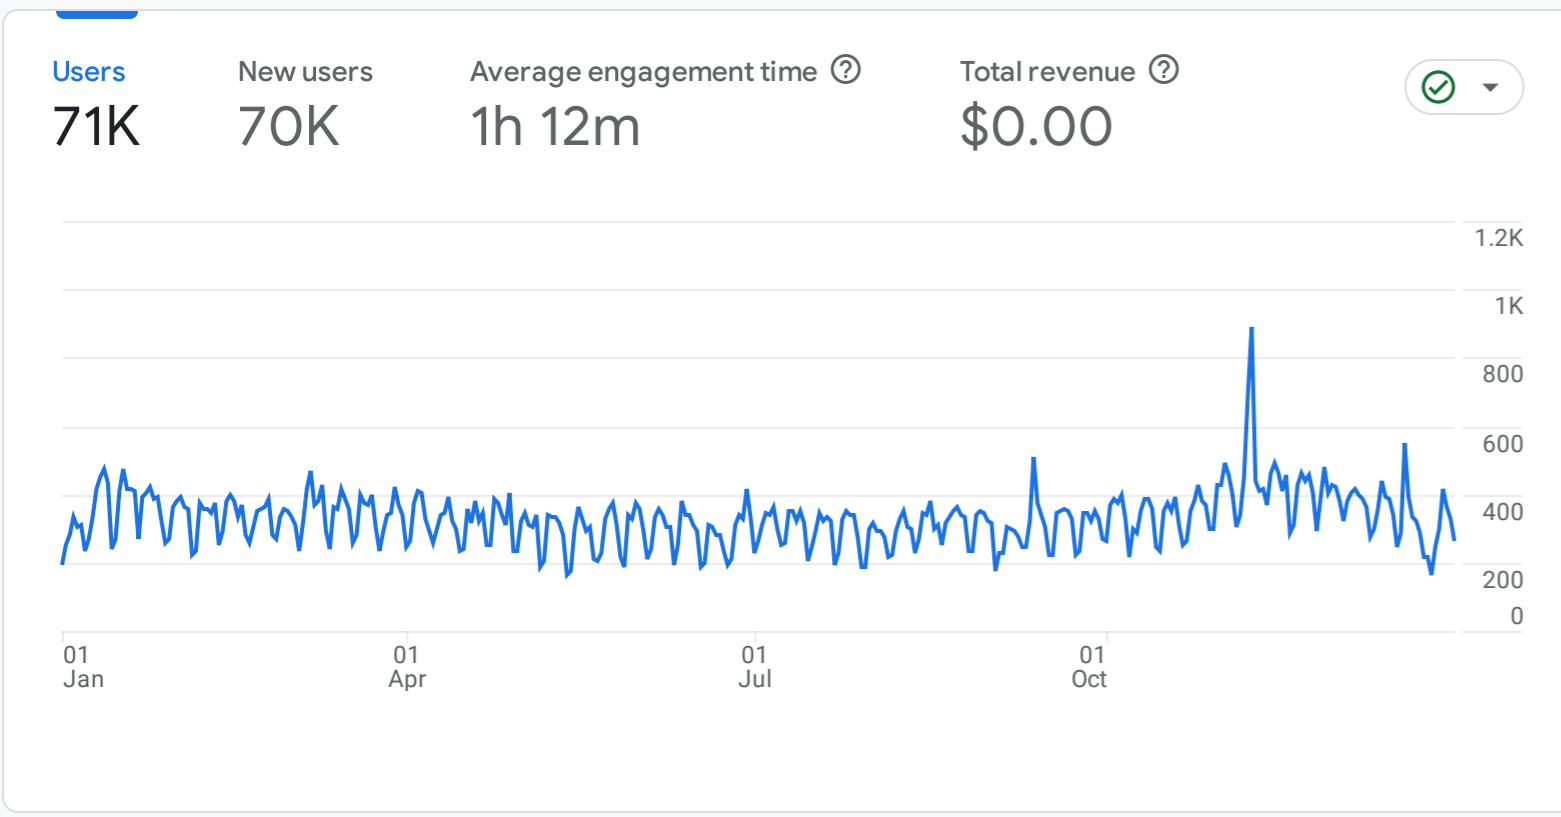

All Users Add comparison

Custom Jan 1 - Dec 31, 2023

Reports snapshot

WHERE DO YOUR NEW USERS COME FROM?

WHAT ARE YOUR TOP CAMPAIGNS?

HOW ARE ACTIVE USERS TRENDING?

HOW WELL DO YOU RETAIN YOUR USERS?

WHICH PAGES AND SCREENS GET THE MOST VIEWS?