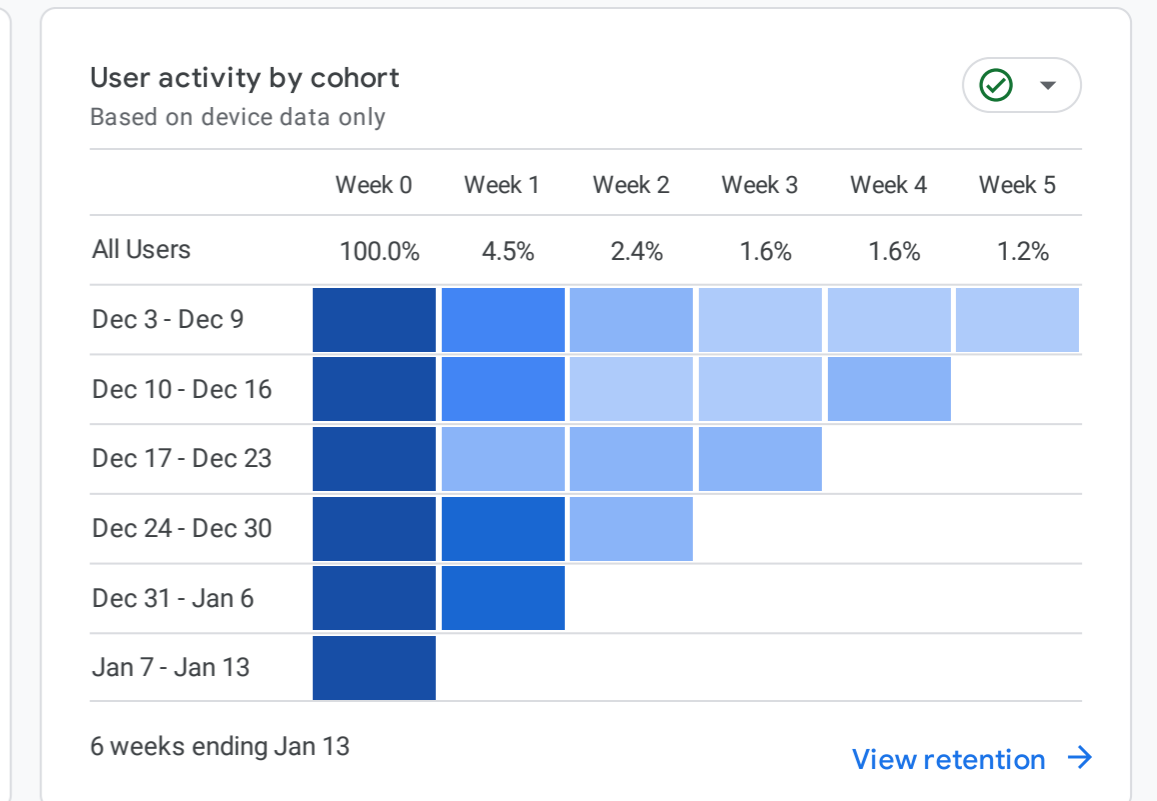

All Users Add comparison

Custom Jan 1 - Dec 31, 2023

Reports snapshot

WHERE DO YOUR NEW USERS COME FROM?

WHAT ARE YOUR TOP CAMPAIGNS?

HOW ARE ACTIVE USERS TRENDING?

HOW WELL DO YOU RETAIN YOUR USERS?

WHICH PAGES AND SCREENS GET THE MOST VIEWS?

WHAT ARE YOUR TOP EVENTS?

WHAT ARE YOUR TOP CONVERSIONS?

WHAT ARE YOUR TOP SELLING PRODUCTS?

HOW DOES ACTIVITY ON YOUR PLATFORMS COMPARE?