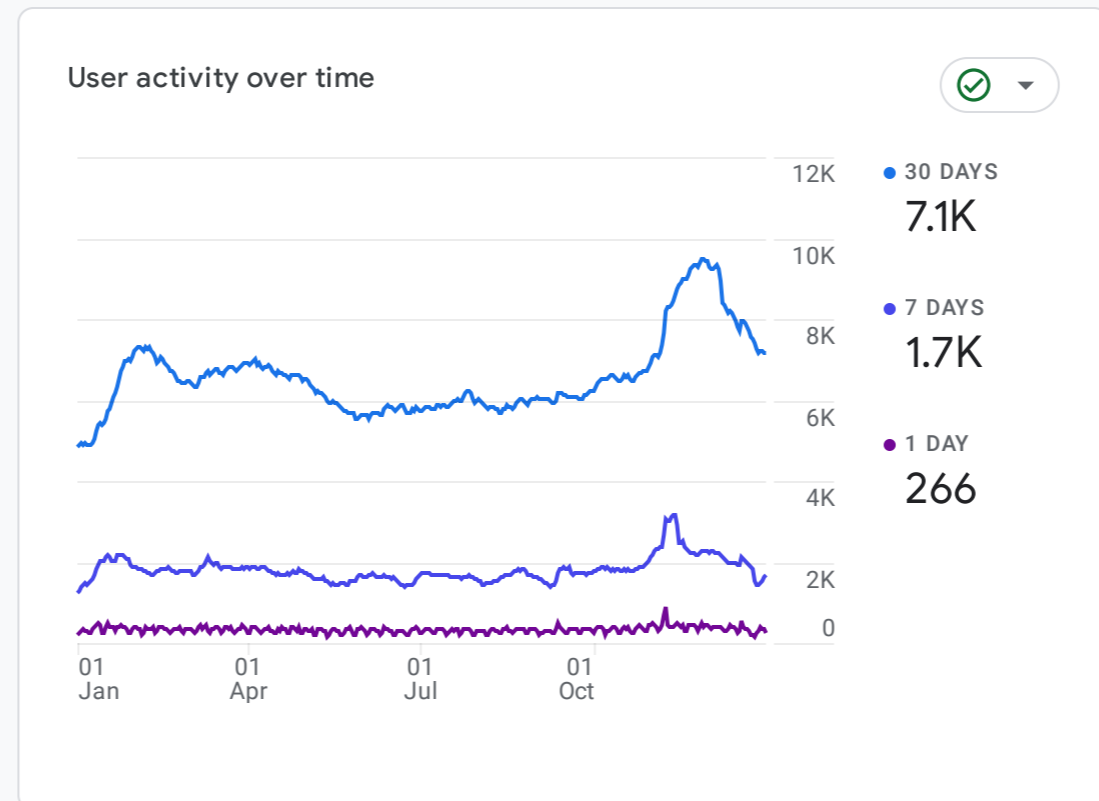

All Users Add comparison

Custom Jan 1 - Dec 31, 2023

Reports snapshot

WHERE DO YOUR NEW USERS COME FROM?

WHAT ARE YOUR TOP CAMPAIGNS?

HOW ARE ACTIVE USERS TRENDING?

HOW WELL DO YOU RETAIN YOUR USERS?

WHICH PAGES AND SCREENS GET THE MOST VIEWS?