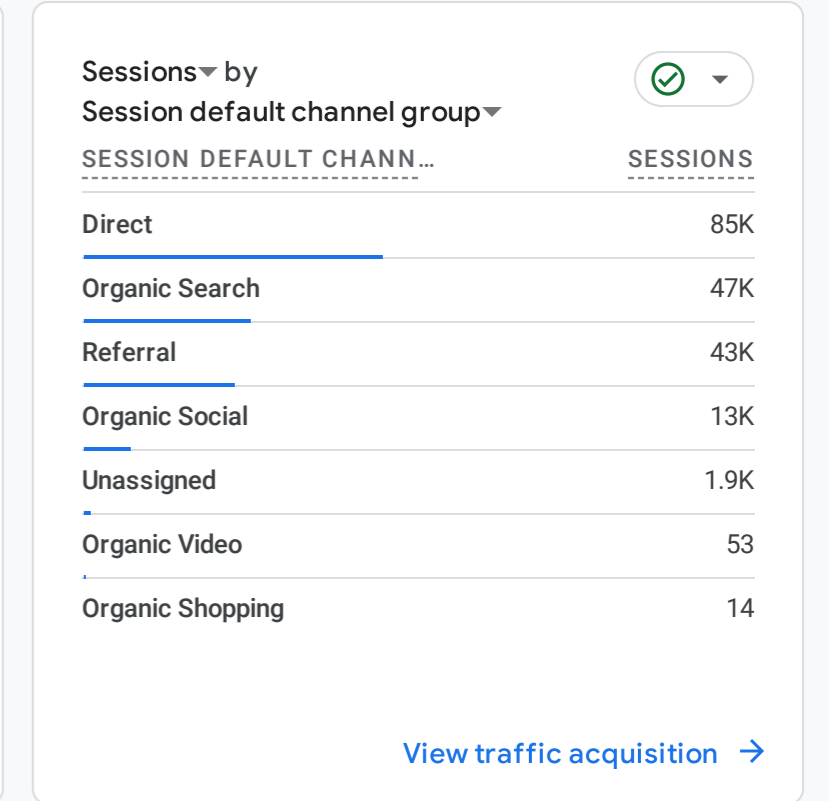

All Users Add comparison

Custom Jan 1 - Dec 31, 2023

Reports snapshot

WHERE DO YOUR NEW USERS COME FROM?

WHAT ARE YOUR TOP CAMPAIGNS?

HOW ARE ACTIVE USERS TRENDING?

HOW WELL DO YOU RETAIN YOUR USERS?

WHICH PAGES AND SCREENS GET THE MOST VIEWS?

WHAT ARE YOUR TOP EVENTS?

WHAT ARE YOUR TOP CONVERSIONS?

WHAT ARE YOUR TOP SELLING PRODUCTS?

HOW DOES ACTIVITY ON YOUR PLATFORMS COMPARE?