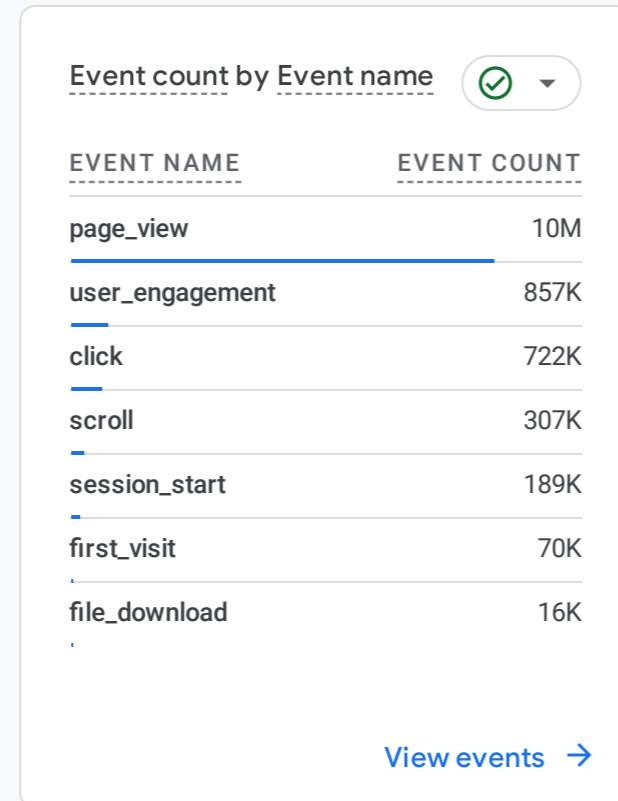

All Users Add comparison

Custom Jan 1 - Dec 31, 2023

Reports snapshot

WHERE DO YOUR NEW USERS COME FROM?

WHAT ARE YOUR TOP CAMPAIGNS?

HOW ARE ACTIVE USERS TRENDING?

HOW WELL DO YOU RETAIN YOUR USERS?

WHICH PAGES AND SCREENS GET THE MOST VIEWS?

WHAT ARE YOUR TOP EVENTS?

WHAT ARE YOUR TOP CONVERSIONS?

WHAT ARE YOUR TOP SELLING PRODUCTS?

HOW DOES ACTIVITY ON YOUR PLATFORMS COMPARE?